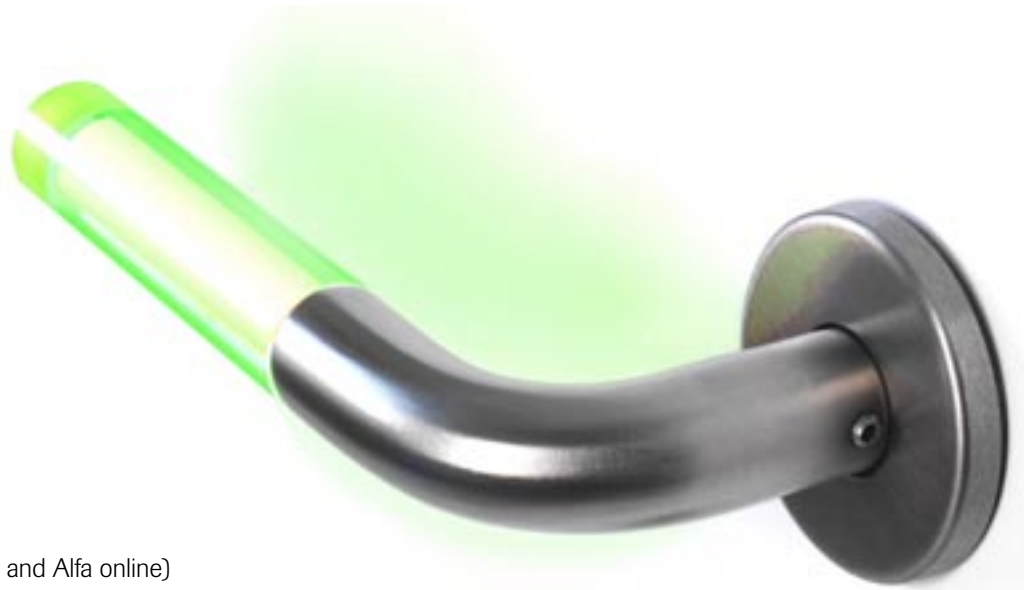

 BRIGHTHANDLE

Enjoy!

Alfa

Alfa (Alfa battery and Alfa online)

Alfa battery is suitable for residential bathroom and toilet doors. The handle indicates the bathroom is occupied with a red light on the outside of the door, activated by the thumb turn. When the bathroom is vacant the handle signals no light. On the inside of the door Alfa battery has a matching Brighthandle Zero handle in stainless steel, which contains the battery.

Power supply: Two AA batteries.

Alfa online has numerous possible applications; public bathrooms, conference rooms, dressing rooms to mention only a few. The handle indicates that the room is occupied with a red light on the outside of the door, activated by the thumb turn. When the room is vacant there is a continuous green light on the outside. On the inside of the room Alfa online is available with:

- A matching Brighthandle Zero handle in stainless steel. (*Alfa online*)
- A handle communicating with light, identical to the handle on the outside of the room. (*Alfa online duo*)

Power supply: Direct electricity supplied with wires through the door.

Swap

Swap is suitable for anyone who wants to 'leverscape' the interior of a residential home or a public environment in style. The design is consistent with the products Alfa battery, Alfa online and Zero. *Swap* comes with a strict transparent plexus glass handle. Several additional colors are available as accessories that are easily exchangeable to suit a certain interior design, or why not to match the seasons or holydays?