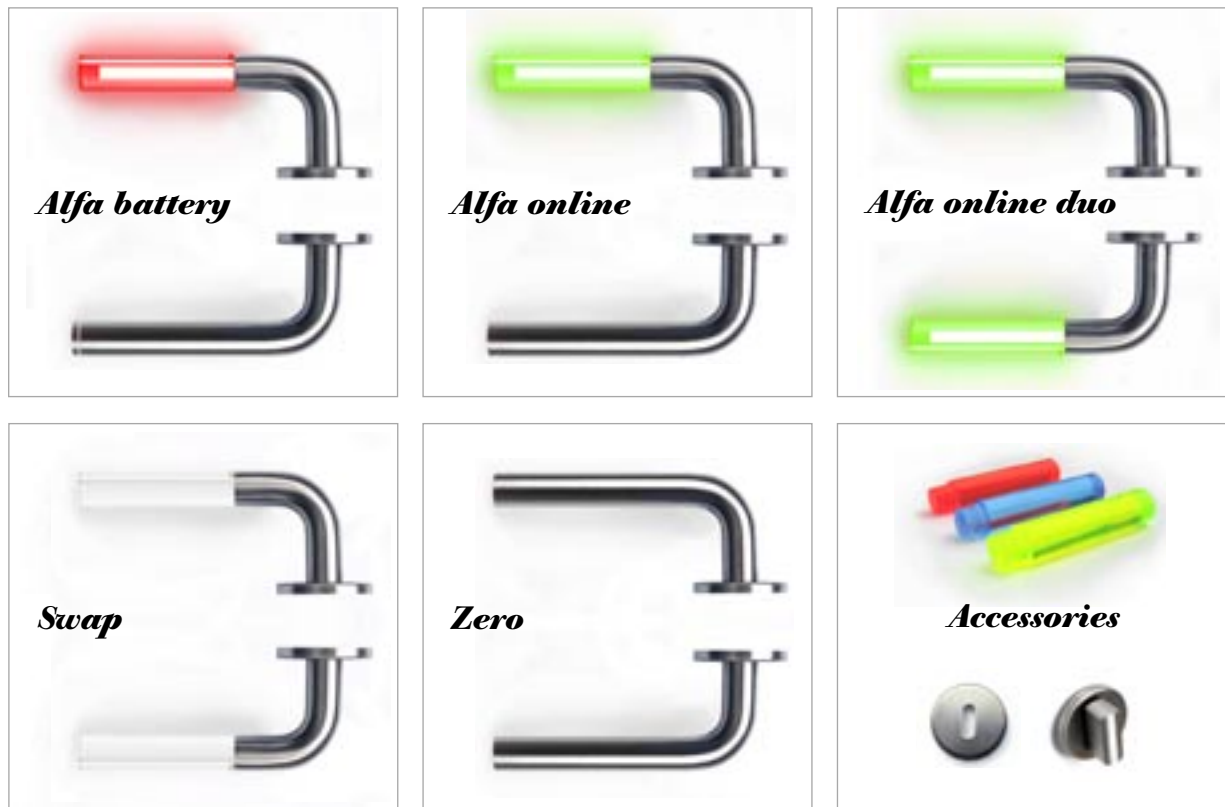

 BRIGHTHANDLE

Enjoy!

Alfa

Alfa (Alfa battery and Alfa online)

Alfa battery is suitable for residential bathroom and toilet doors. The handle indicates the bathroom is occupied with a red light on the outside of the door, activated by the thumb turn. When the bathroom is vacant the handle signals no light. On the inside of the door Alfa battery has a matching Brighthandle Zero handle in stainless steel, which contains the battery.

Power supply: No power is required

Swap

Swap

Zero

Zero

Zero is a high-end handle in stainless steel. The design is consistent with the products Alfa battery, Alfa online and Swap; designed in order to consistently fit the interior design of a residential home or public environment. *Zero* does not communicate with light.

Power supply: No power is required.

Accessories

Displayed to the right is the current Brighthandle escutcheon and thumbturn design in high-end stainless steel.

Brighthandle

Brighthandle is committed to bring change to the door handle industry. We create innovative products and solutions that increase the value and functionality of the door handle from an end user perspective. In addition, Brighthandle dramatically enhances the design of the door environment.