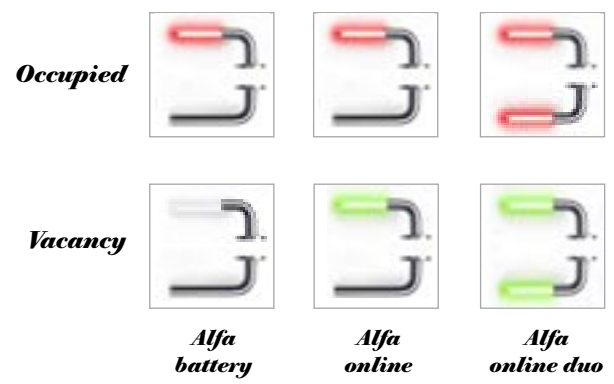

 BRIGHTHANDLE

Enjoy!

Alfa

Alfa (Alfa battery and Alfa online)

Alfa battery is suitable for residential bathroom and toilet doors. The handle indicates the bathroom is occupied with a red light on the outside of the door, activated by the thumb turn. When the bathroom is vacant the handle signals no light. On the inside of the door Alfa battery has a matching Brighthandle Zero handle in stainless steel, which contains the battery.

Power supply: Two AA batteries.

Alfa online has numerous possible applications; public bathrooms, conference rooms, dressing rooms to mention only a few. The handle indicates that the room is occupied with a red light on the outside of the door, activated by the thumb turn. When the room is vacant there is a continuous green light on the outside. On the inside of the room Alfa online is available with:

- A matching Brighthandle Zero handle in stainless steel. (*Alfa online*)
- A handle communicating with light, identical to the handle on the outside of the room. (*Alfa online duo*)

Power supply: Direct electricity supplied with wires through the door.

Swap

Swap is suitable for anyone who wants to 'leverscape' the interior of a residential home or a public environment in style. The design is consistent with the products Alfa battery, Alfa online and Zero. *Swap* comes with a strict transparent plexus glass handle. Several additional colors are available as accessories that are easily exchangeable to suit a certain interior design, or why not to match the seasons or holydays?